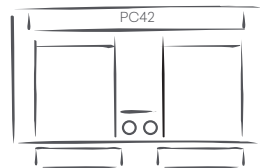

QUALITY IN MOTION
CLUB LEVEL®
 BY BASSETT®

3797 KENNETH

3797-P62G Motion Sofa w/Power • Shown in Gunmetal

3797-P0M Wallsaver Recliner w/Power
 Shown in Mist

SEATING OPTIONS

P62__
 Motion Sofa w/Power
 86W 42D 42H