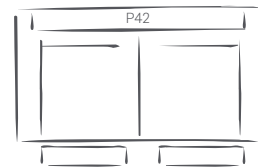

P42__
Motion Loveseat
w/Power
64W 42D 42H